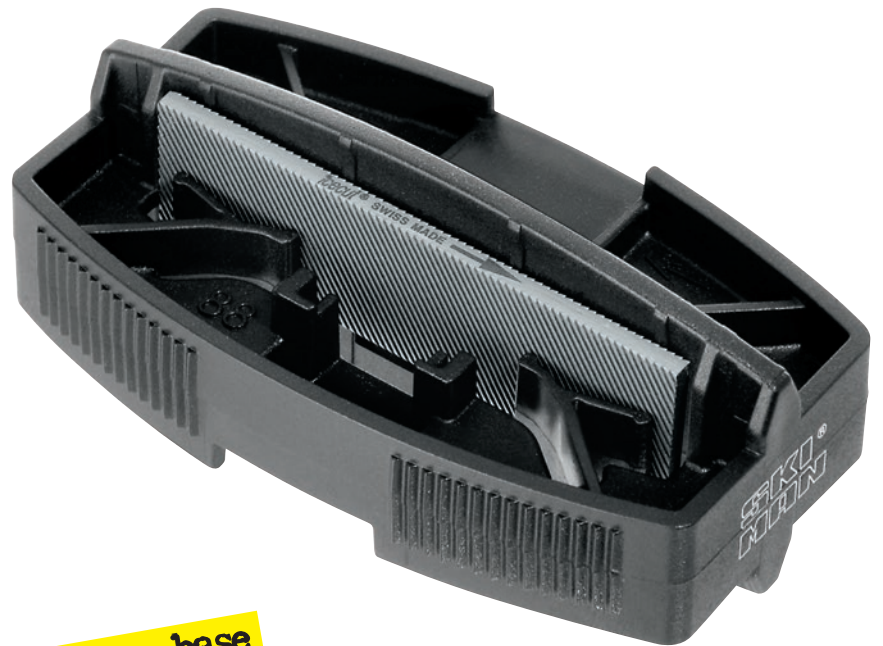

### RACING SHARP

- Ergonomic side edge sharpener
- Easy handling, steady grip, maximum accuracy
- Best results, minimum effort
- Right and left hand use
- For ski and snowboard
- Spare file 80 mm **5104**

comes with  
High Quality  
**icecut**<sup>®</sup>  
SWISS MADE  
80 mm file

side edge  
**89°/88°**  
**87°/86°**

base edge  
**0.5°/1°**

**SPORT**  
**ACTIVE**

**RACING**  
**TEAM**

**side + base  
tuning**