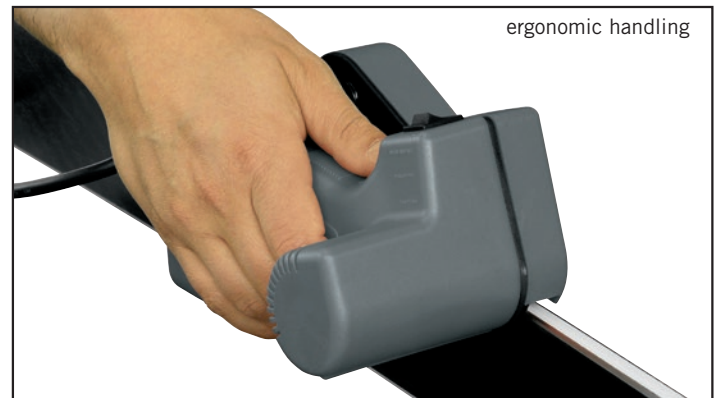

fast
professional
ergonomic
precise
easy

7001N

BRAVO SHARP

Electric side edge sharpener for fast and professional sharpening of side edges.

Thanks to its innovative design, side edges can be prepared with considerably less effort than with conventional manual devices, even if side edges are severely damaged.

- 220 V (for european market only)
- Weight 1.3 kg

STAINLESS STEEL
PLATE

Easy angle setting
between 90° and 85°

NEW PACKAGING
(carton box)

- Including:
- protective mask
 - 4 COARSE GRINDING BANDS
 - 3 FINE GRINDING BANDS