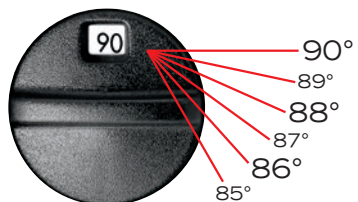

fast
professional
ergonomic
precise
easy

7001N

BRAVO SHARP

Electric side edge sharpener for fast and professional sharpening of side edges.

Thanks to its innovative design, side edges can be prepared with considerably less effort than with conventional manual devices, even if side edges are severely damaged.

- 220 V (for european market only)
- Weight 1.3 kg

STAINLESS STEEL
PLATE

Easy angle setting
between 90° and 85°

NEW PACKAGING
(carton box)

- Including:
- protective mask
 - 4 COARSE GRINDING BANDS
 - 3 FINE GRINDING BANDS