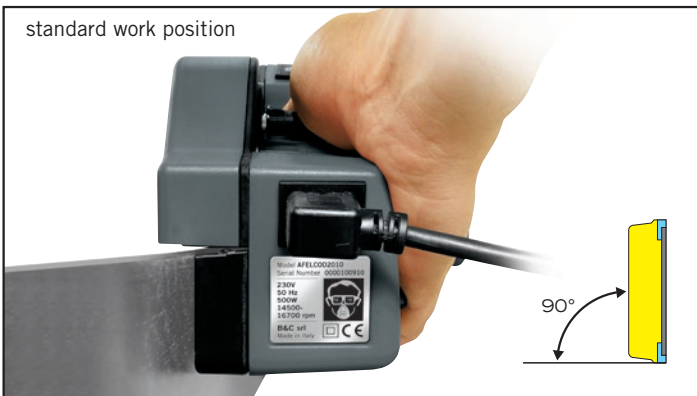

fast
professional
ergonomic
precise
easy

7001N

BRAVO SHARP

Electric side edge sharpener for fast and professional sharpening of side edges.

Thanks to its innovative design, side edges can be prepared with considerably less effort than with conventional manual devices, even if side edges are severely damaged.

- 220 V (for european market only)
- Weight 1.3 kg

STAINLESS STEEL
PLATE

Easy angle setting
between 90° and 85°

NEW PACKAGING
(carton box)

- Including:
- protective mask
 - 4 COARSE GRINDING BANDS
 - 3 FINE GRINDING BANDS