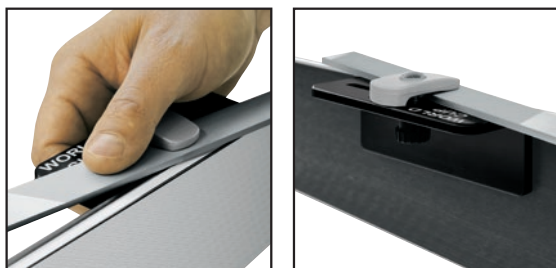

- Designed to eject metal filings
- Fits any files, stones or diamonds
- For ski and snowboard
- Use with **3090** PRO CLAMP or **3091** RACING CLAMP

3060	90°
3061	89°
3062	88°
3063	87°
3064	86°
3065	85°

**SIDE EDGE
FILE GUIDE
STAINLESS
STEEL**

3081N	89°
3082N	88°
3083N	87°
3084N	86°
3085N	85°

- Side edge file guide with clamp included
- Designed to eject metal filings
- Fits any files, stones or diamonds
- For ski and snowboard