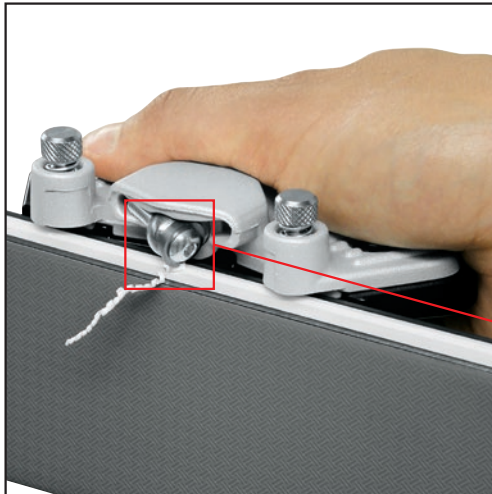

spare parts

SPARE BLADE STANDARD
5120

SPARE BLADE RADIUS 3 mm
5125

SPARE BLADE ROUND
5130