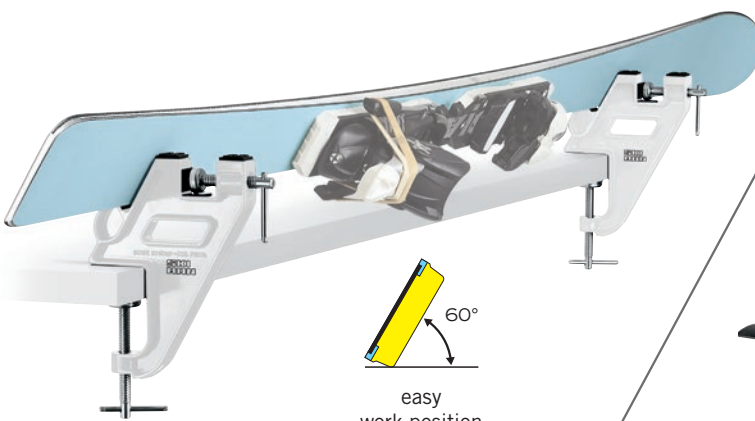

Works for:

- Racing Carving skis
- Freeride Freestyle skis
- Back country Alpine touring skis

691

SKI VISE COMP

- Jaw width 30 mm
- Jaws opening: up to 90 mm
- High-tensile aluminium body
- Light and easy to transport
- For tuning all types and shapes of skis
- Included 2 brake retainers

SPORT ACTIVE

RACING TEAM

DESIGNED TO CLAMP ALSO IN THE PLATE OR BINDING

90°
standard work position

60°
easy work position

Also used with 635 (not included) for cross-country ski tuning