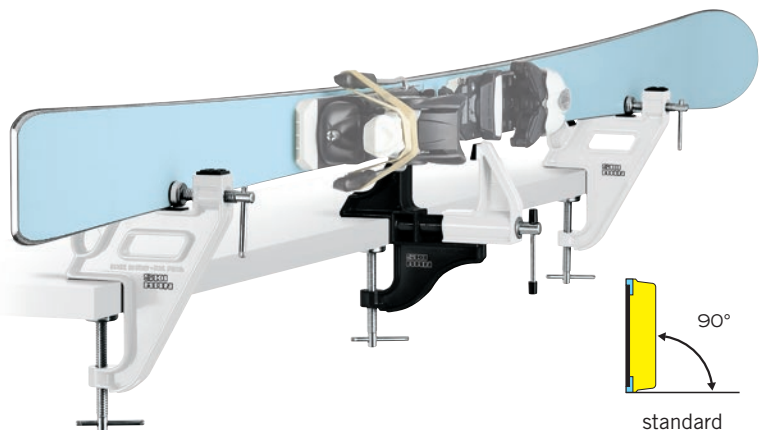

Works for:

- Racing Carving skis
- Freeride Freestyle skis
- Back country Alpine touring skis

691

SKI VISE COMP

- Jaw width 30 mm
- Jaws opening: up to 90 mm
- High-tensile aluminium body
- Light and easy to transport
- For tuning all types and shapes of skis
- Included 2 brake retainers

SPORT ACTIVE

RACING TEAM

DESIGNED TO CLAMP ALSO IN THE PLATE OR BINDING

90°
standard work position

60°
easy work position

Also used with 635 (not included) for cross-country ski tuning