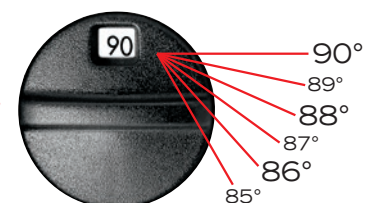

9001-220
9001-110

BRAVO SHARP WORLD CUP

Electric side edge sharpener for fast and professional sharpening of side edges.

Thanks to its innovative design, side edges can be prepared with considerably less effort than with conventional manual devices, even if side edges are severely damaged.

fast
professional
precise
easy

STAINLESS STEEL PLATE

Including:

- DIAMOND DISC FINE
- DIAMOND DISC COARSE

Easy angle setting between 90° and 85°

fast replacement of the disc

packaging: plastic case

fast result with minimum effort