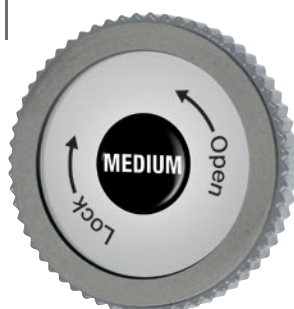

9001-220
9001-110

BRAVO SHARP WORLD CUP

Electric side edge sharpener for fast and professional sharpening of side edges.

Thanks to its innovative design, side edges can be prepared with considerably less effort than with conventional manual devices, even if side edges are severely damaged.

fast
professional
precise
easy

STAINLESS STEEL PLATE

Including:

- DIAMOND DISC FINE
- DIAMOND DISC COARSE

Easy angle setting between 90° and 85°

fast replacement of the disc

packaging: plastic case

fast result with minimum effort

correct work position

9002

DIAMOND DISC COARSE

Angle set-up and deburring.

9003

DIAMOND DISC MEDIUM

General maintenance.

9004