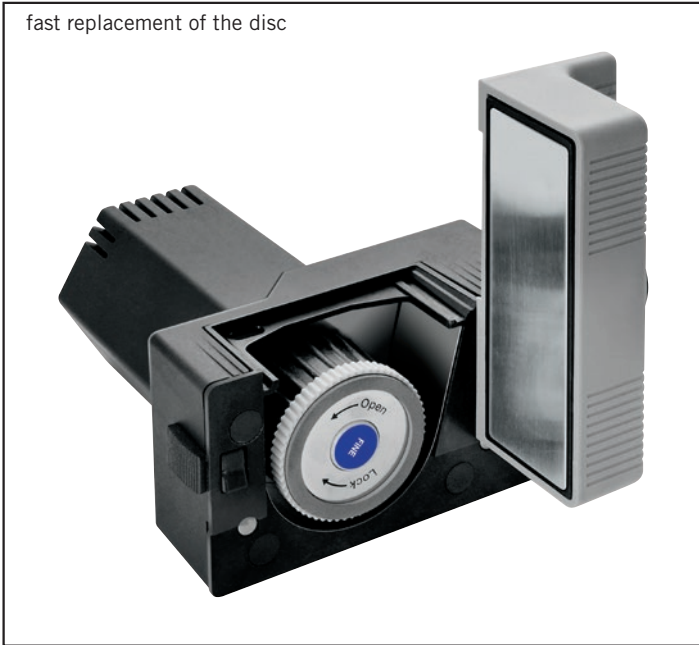

9001-220
9001-110

BRAVO SHARP WORLD CUP

Electric side edge sharpener for fast and professional sharpening of side edges.

Thanks to its innovative design, side edges can be prepared with considerably less effort than with conventional manual devices, even if side edges are severely damaged.

fast
professional
precise
easy

STAINLESS STEEL PLATE

Including:

- DIAMOND DISC FINE
- DIAMOND DISC COARSE

Easy angle setting between 90° and 85°

fast replacement of the disc

packaging: plastic case

fast result with minimum effort